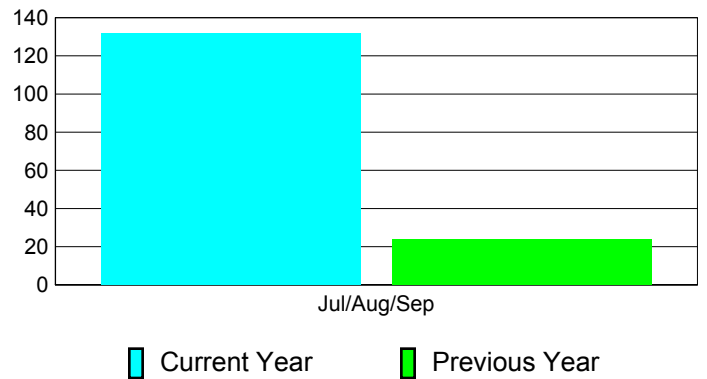

**Membership Results
2011-2012**

**Membership
2010-2011**

Month	Net Memb Goal	Actual New Memb	Actual Dropped Memb	Gain/Loss of Memb	Gain/Loss of Memb
Jul/Aug/Sep		168	-36	132	24
Totals		168	-36	132	24

Membership Results 2011-2012

Goal, New, Dropped, Gain/Loss

Comparison of Membership Gain/Loss

Current Year Compared to the Previous Year

Gender Comparison 2011-2012

Jul/Aug/Sep

Male Female