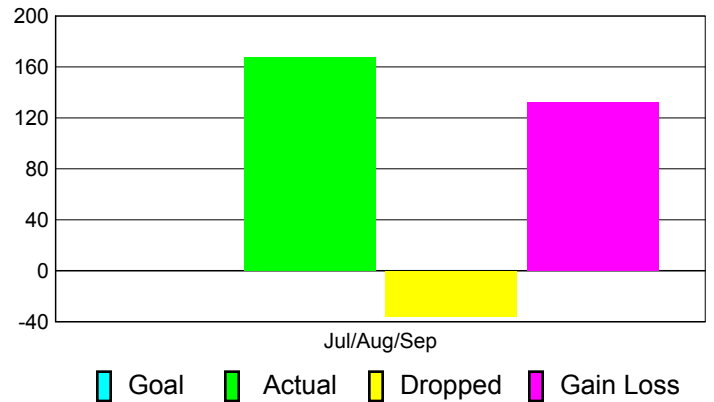

Membership Results 2011-2012

Goal, New, Dropped, Gain/Loss

Comparison of Membership Gain/Loss

Current Year Compared to the Previous Year