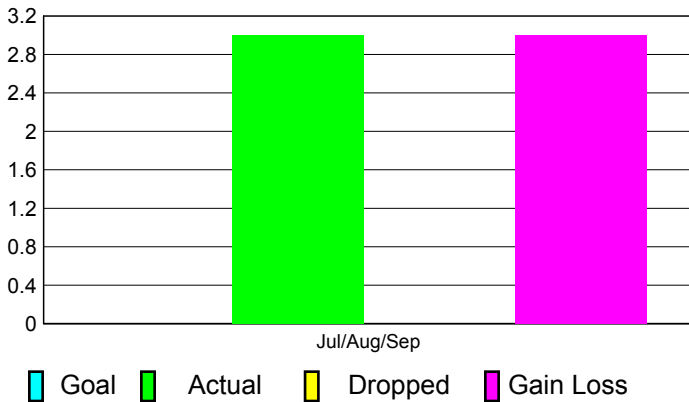

2011-2012 GMT Reports for District (or Undistricted) **District 324E3**

GMT: **M NAGARAJAN**

Location: **INDIA**

GMT CA: **6**

CLUBS

**Club Results
2011-2012**

**Clubs
2010-2011**

Month	New Club Goal	Actual New Clubs	Actual Dropped Clubs	Gain/Loss of Clubs	Gain/Loss of Clubs
Jul/Aug/Sep		3	0	3	0
Totals		3	0	3	0

Club Results 2011-2012

Goal, New, Dropped, Gain/Loss

Comparison of Club Gain/Loss

Current Year Compared to the Previous Year

YTD Status Quo Clubs 2011-2012

Status Quo Clubs Compared to Status Quo Members

MEMBERSHIP